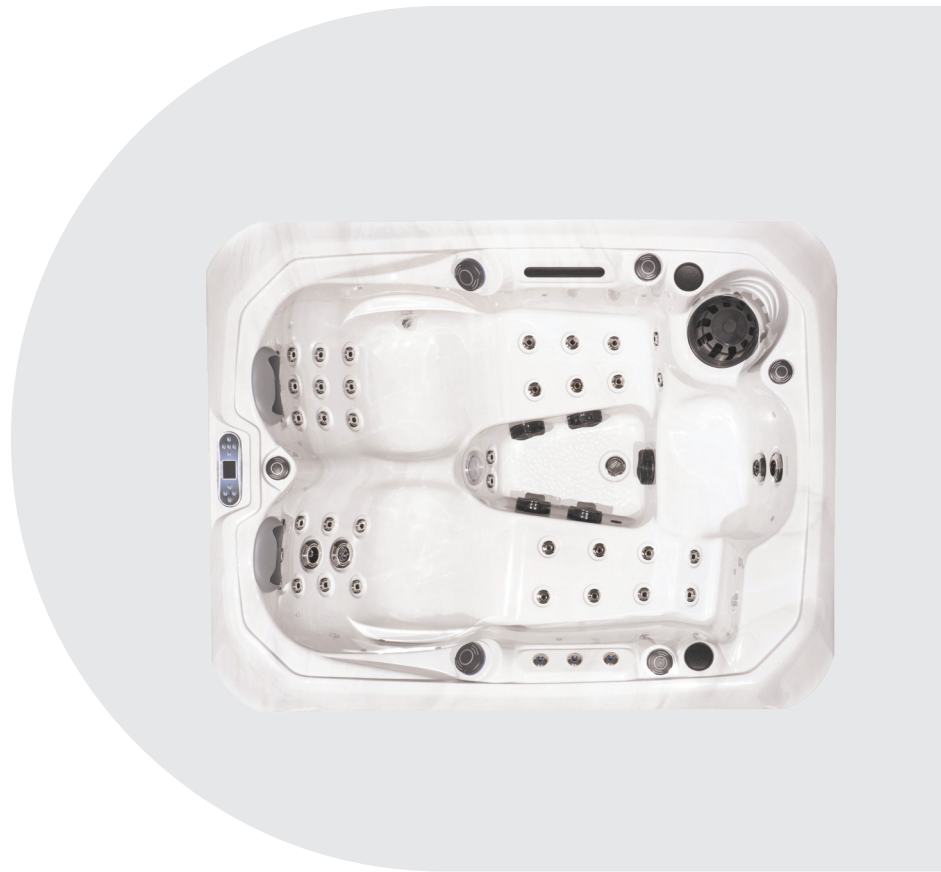

Premium Range Arizona

FEATURED JETS

43 Total Jets

4 x 3.5 inch Jets

39 x 2 inch Jets

FEATURES

People	3
Dimensions	2130 x 1650 x 880 mm
Seat layout	1 seat + 2 loungers
LED Lighting	✓ Premium
Music	Bluetooth
Ozone	✓
Insulation	Platinum Premium Shield
Electrical Supply Required	32 AMP
Heater	3kw
Pumps	2 x 2 HP
Circulation Pump	1 x 0.53 HP

CHOOSE YOUR COLOUR

SHELL COLOURS

Sterling Silver

Midnight Canyon

Odyssey

CABINET COLOURS

Grey

FILTER REQUIRED