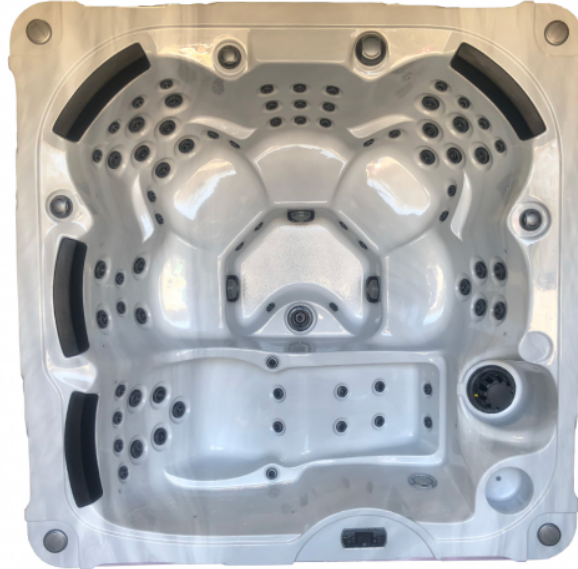

# F I J I

2130mm x 2130mm x 920mm

People : 6

Seats : 5 Sitting + 1 Lounger

Jets : 74 + Volcano

Led Lighting : Yes

Music : Bluetooth

Ozone : Yes

Champagne Holder

*Additional Options:*

- Superior Spas Self Cleaning System
- Superior LED Jet Lighting
- Superior WiFi

***Thermal Cover Included***

Sterling Silver

Storm Clouds

Midnight Canyon

Tuscan Sun