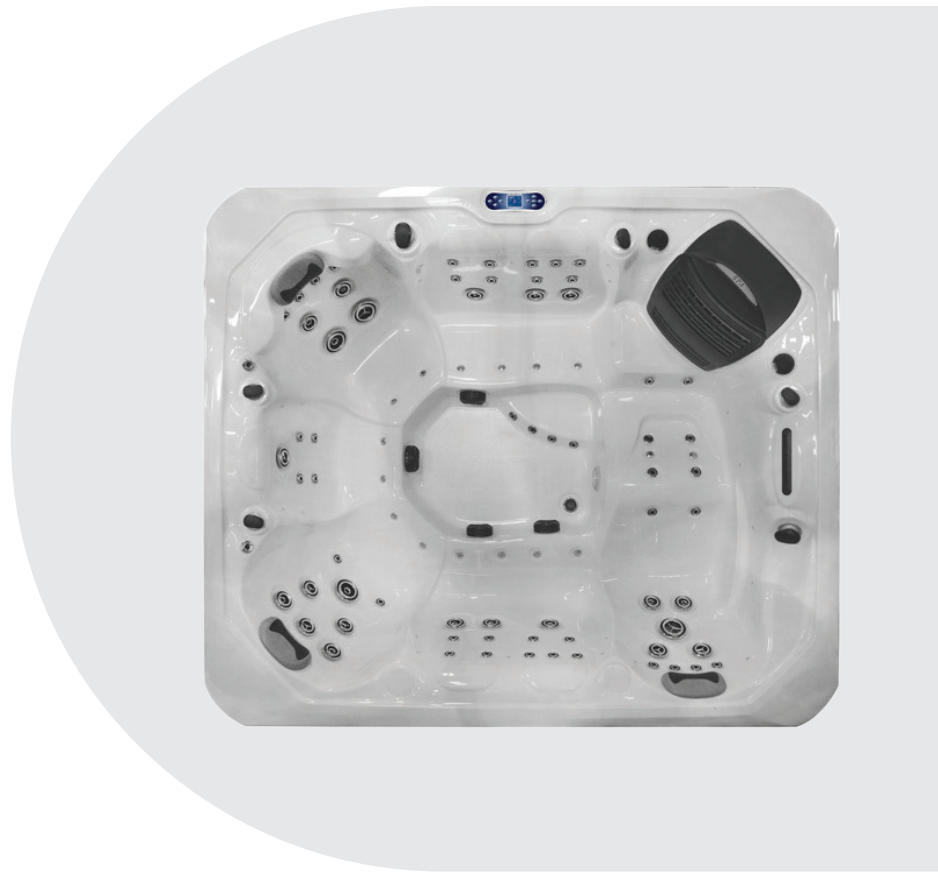

## FEATURED JETS

84 Total Jets

4 x 5 inch Jets

18 x 3.5 inch Jets

62 x 2 inch Jets

## FEATURES

People	8
Dimensions	2600 x 2200 x 940 mm
Seat layout	7 seats + 1 lounger
LED Lighting	✓ Premium
Music	Bluetooth
Ozone	✓
Insulation	Platinum Premium Shield
Electrical Supply Required	32 AMP
Heater	3kw
Pumps	3 x 2 HP
Circulation Pump	1 x 0.53 HP

### SHELL COLOURS

Sterling Silver

Midnight Canyon

Odyssey